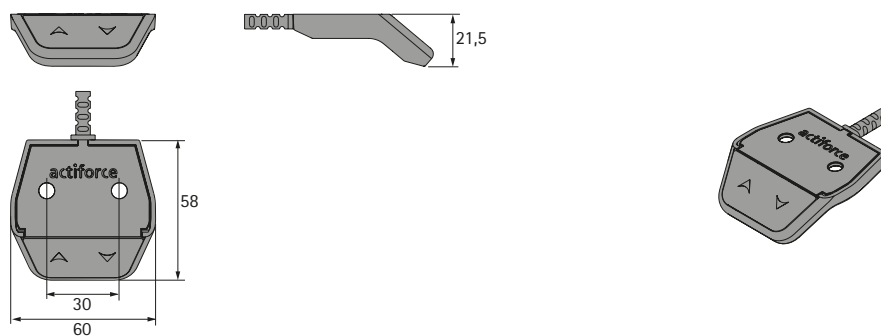

Steelforce desk support

► Accessories

ActiSwitch Pro-Basic hand switch

- Hand switch for easy Steelforce desk support frame operation
- Socket RJ11
- Plastic, black

Order no.	PU
9 309 937	1 ea.

Dimensions

ActiSwitch Classic Slide hand switch

- Hand switch for easy Steelforce desk support frame operation
- For sliding in below the desk top
- Socket RJ11
- Plastic, black

Order no.	PU
9 309 936	1 ea.

Dimensions