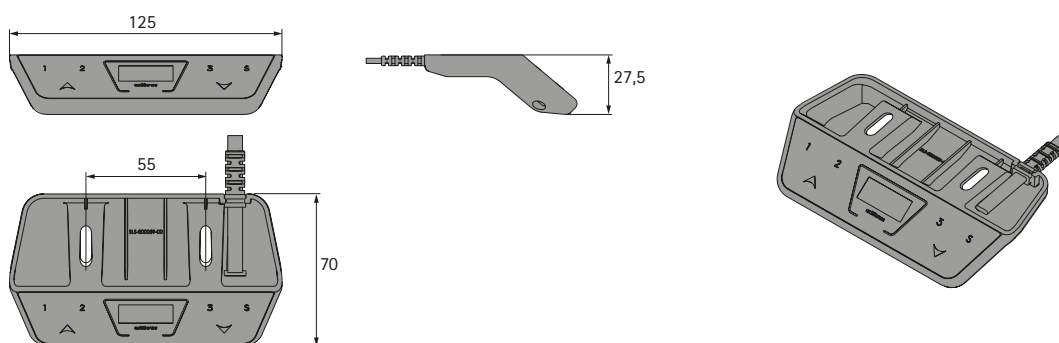

ActiSwitch Pro-Memory hand switch

- Hand switch for user friendly Steelforce desk support frame operation
- Digital display of desk height
- 3 memory positions
- Bluetooth
- Socket RJ11
- Plastic, black

Set comprises:

- 1 hand switch
- Installation material
- Installation instructions

Order no.	PU
9 309 938	1 set

Dimensions

ActiSwitch Eco-Memory hand switch

- Hand switch for user friendly Steelforce desk support frame operation
- Digital display of desk height
- 3 memory positions
- Socket RJ11
- Plastic, black

Set comprises:

- 1 hand switch
- Installation material
- Installation instructions

Order no.	PU
9 309 939	1 set

Dimensions