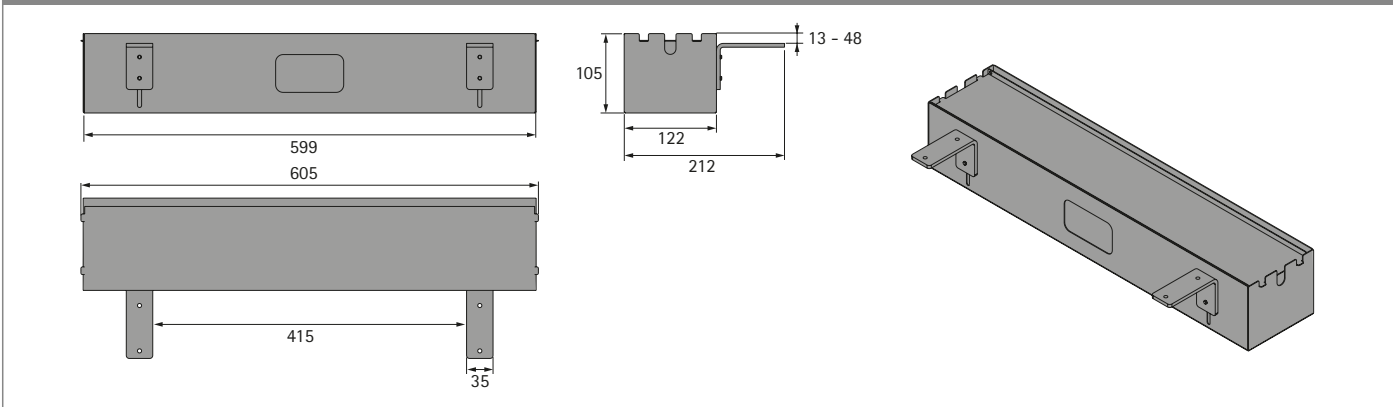

### Multibox L

- Organizer box for easy access at the desk top
- Attachment to side of desk top
- Width 605 mm
- Depth 122 mm
- Height 105 mm
- Powder coated steel

#### Set comprises:

- 1 Multibox
- 1 lid for Multibox
- 2 fixing brackets
- Installation material
- Installation instructions

Colour	Order no.	PU
silver	9 309 835	1 set
black	9 309 836	1 set
white	9 309 837	1 set

### Dimensions

### Planter for Multibox

- Insert for flowers and plants
- For use in Multibox S or L
- Width 300 mm
- Height 110 mm
- Plastic, black

Order no.	PU
9 309 838	1 ea.

[hettich.com/short/yitr0p7](https://hettich.com/short/yitr0p7)