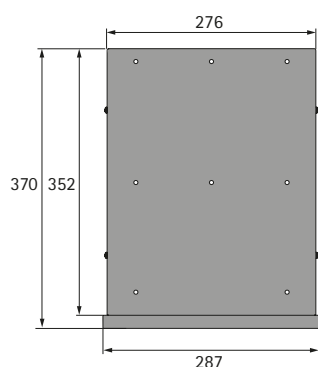

Stelforce desk support

► Storage space

Duo Grip drawer box

- Drawer element for easy access below the desk top
- Element with 2 drawers
- Outer panel, lockable
- Width 287 mm
- Depth 370 mm
- Height 141 mm
- Powder coated steel

Set comprises:

- 1 drawer element
- 1 organiser element, bamboo
- 1 felt mat
- Installation material
- Installation instructions

Colour	Order no.	PU
silver	9 309 829	1 set
black	9 309 830	1 set
white	9 309 831	1 set

Dimensions

hettich.com/short/yitr0p7