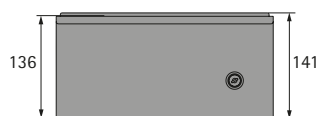

Stelforce desk support

► Storage space

Duo Grip drawer box

- Drawer element for easy access below the desk top
- Element with 2 drawers
- Outer panel, lockable
- Width 287 mm
- Depth 370 mm
- Height 141 mm
- Powder coated steel

Set comprises:

- 1 drawer element
- 1 organiser element, bamboo
- 1 felt mat
- Installation material
- Installation instructions

Colour	Order no.	PU
silver	9 309 829	1 set
black	9 309 830	1 set
white	9 309 831	1 set

Dimensions

hettich.com/short/yitr0p7