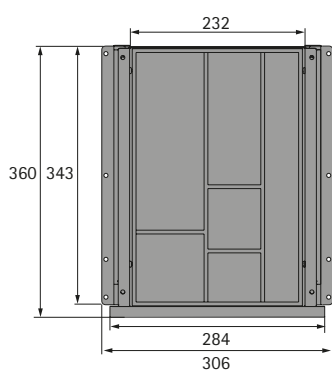

Dimensions

hettich.com/short/yitr0p7