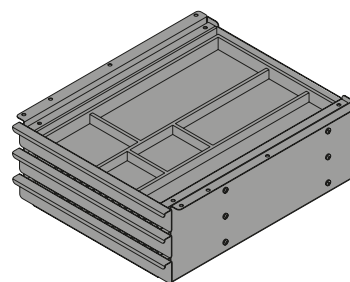

Dimensions

hettich.com/short/yitr0p7