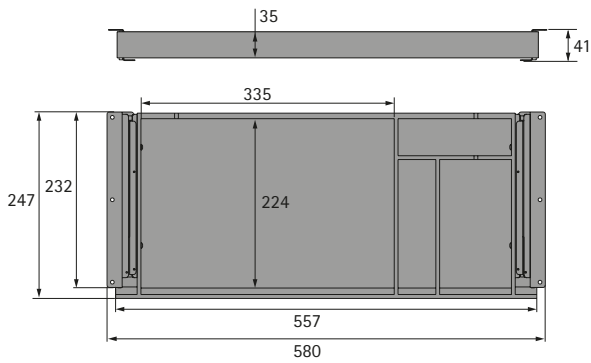

Stelforce desk support

► Storage space

Bamboo drawer

- Drawer for easy access below the desk top
- Width 580 mm
- Depth 247 mm
- Height 41 mm
- Bamboo

Set comprises:

- 1 drawer
- 1 felt mat
- Installation material
- Installation instructions

Order no.	PU
9 309 825	1 set

Dimensions

hettich.com/short/yitr0p7