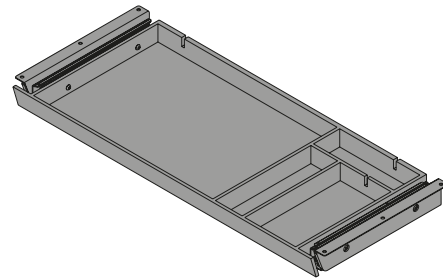

Stelforce desk support

► Storage space

Bamboo drawer

- Drawer for easy access below the desk top
- Width 580 mm
- Depth 247 mm
- Height 41 mm
- Bamboo

Set comprises:

- 1 drawer
- 1 felt mat
- Installation material
- Installation instructions

Order no.	PU
9 309 825	1 set

Dimensions

hettich.com/short/yitr0p7