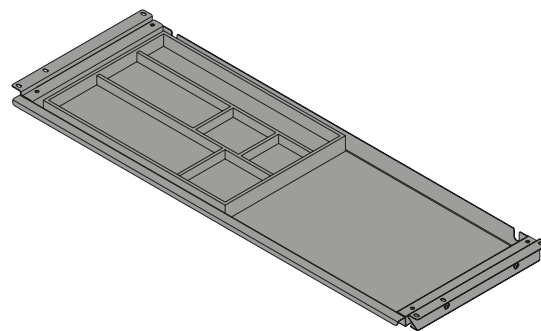

Dimensions

hettich.com/short/yitr0p7