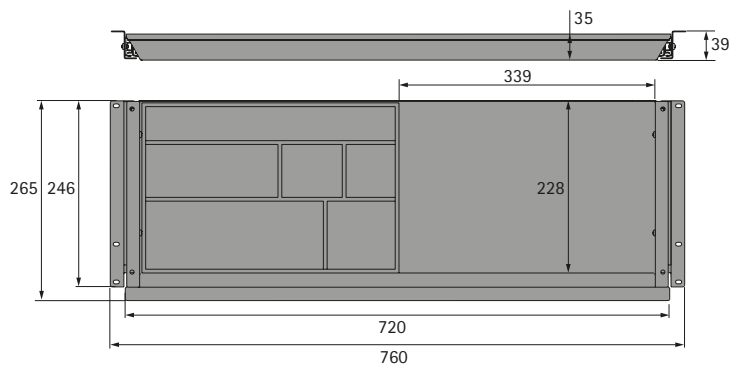

## ► Storage space

### SL Grip drawer

- Wide drawer for easy access below the desk top
- Width 760 mm
- Depth 265 mm
- Height 39 mm
- Powder coated steel

#### Set comprises:

- 1 drawer
- 1 organiser element, bamboo
- 1 felt mat
- Installation material
- Installation instructions

Colour	Order no.	PU
silver	9 309 822	1 set
black	9 309 823	1 set
white	9 309 824	1 set

### Dimensions

[hettich.com/short/yitr0p7](https://hettich.com/short/yitr0p7)