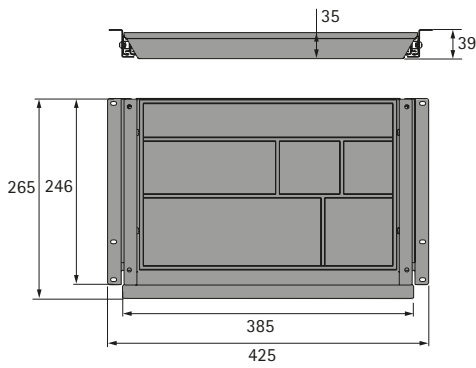

Stelforce desk support

► Storage space

SN Grip drawer

- Drawer for easy access below the desk top
- Width 425 mm
- Depth 265 mm
- Height 39 mm
- Powder coated steel

Set comprises:

- 1 drawer
- 1 organiser element, bamboo
- Installation material
- Installation instructions

Colour	Order no.	PU
silver	9 309 819	1 set
black	9 309 820	1 set
white	9 309 821	1 set

Dimensions

hettich.com/short/yitr0p7