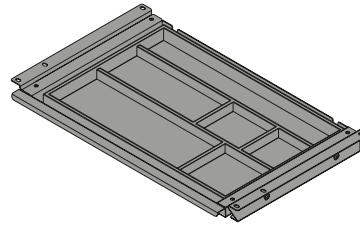

Stelforce desk support

► Storage space

SN Grip drawer

- Drawer for easy access below the desk top
- Width 425 mm
- Depth 265 mm
- Height 39 mm
- Powder coated steel

Set comprises:

- 1 drawer
- 1 organiser element, bamboo
- Installation material
- Installation instructions

Colour	Order no.	PU
silver	9 309 819	1 set
black	9 309 820	1 set
white	9 309 821	1 set

Dimensions

hettich.com/short/yitr0p7