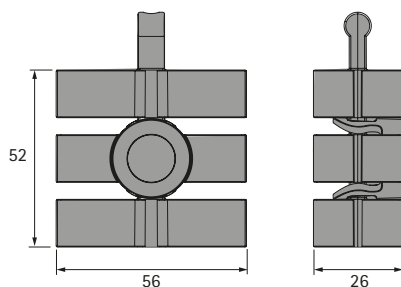

Magnet for Slim cable chain

- Magnetic element for optimising guidance of Slim cable chain
- Magnetically holds cable chain on steel desk leg
- Length 52 mm
- Size 56 x 26 mm
- Plastic, integrated magnet

Set comprises:

- 1 magnetic element

Colour	Order no.	PU
silver	9 309 815	1 set
black	9 309 816	1 set
white	9 309 817	1 set

Dimensions

hettich.com/short/uyjp6fk