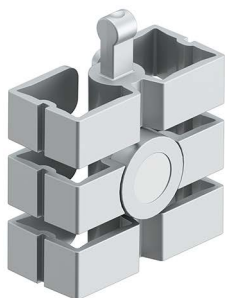

Magnet for Slim cable chain

- Magnetic element for optimising guidance of Slim cable chain
- Magnetically holds cable chain on steel desk leg
- Length 52 mm
- Size 56 x 26 mm
- Plastic, integrated magnet

Set comprises:

- 1 magnetic element

Colour	Order no.	PU
silver	9 309 815	1 set
black	9 309 816	1 set
white	9 309 817	1 set

Dimensions

hettich.com/short/uyjp6fk