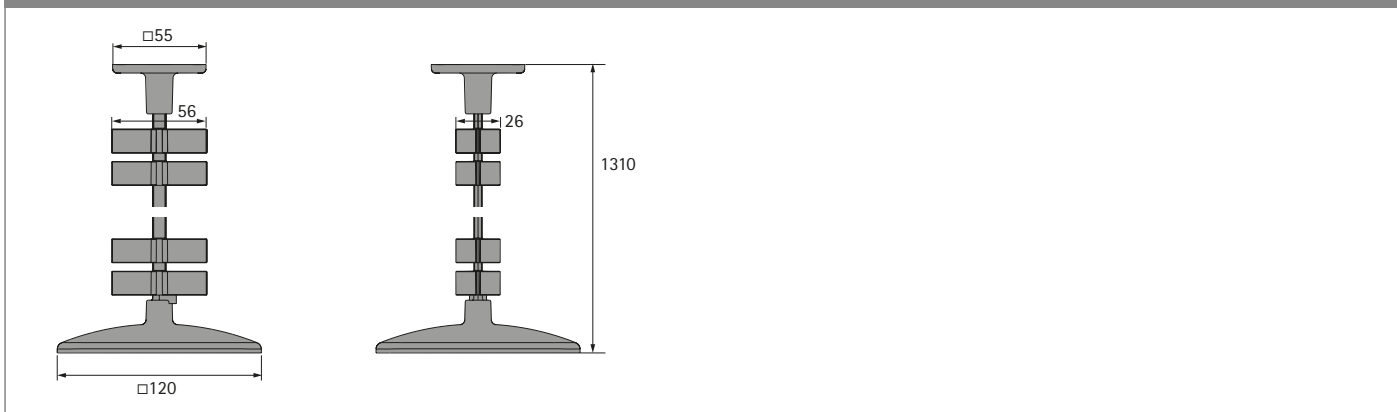

Steelforce desk support

► Cable management

Slim cable chain

- Vertical cable chain
- Protected cable routing from floor socket outlet to desk top
- Length 1310 mm
- Size 56 x 26 mm
- Plastic

Set comprises:

- 1 cable chain
- 1 desk top adapter
- 1 base weighing
- Installation material

Colour	Order no.	PU
silver	9 309 812	1 set
black	9 309 813	1 set
white	9 309 814	1 set

Dimensions

hettich.com/short/uypj6fk