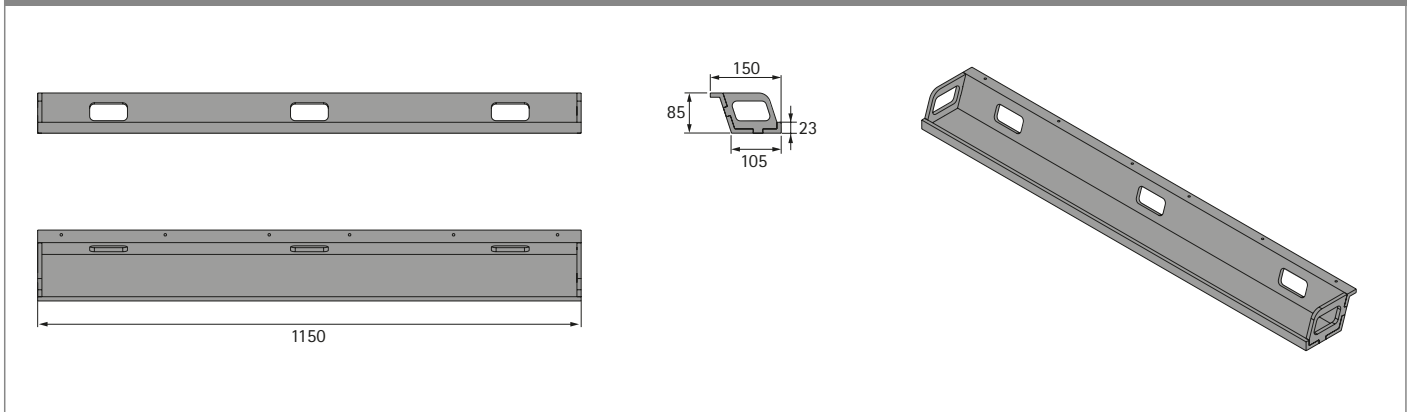

Stelforce desk support

► Cable management

Bamboo cable tray

- Horizontal cable tray
- For installing under desk top
- Width 1150 mm
- Height 85 mm
- Depth 150 mm
- Bamboo

Set comprises:

- 1 cable trunking
- Installation material
- Installation instructions

Order no.	PU
9 309 811	1 set

Dimensions

hettich.com/short/uyjp6fk