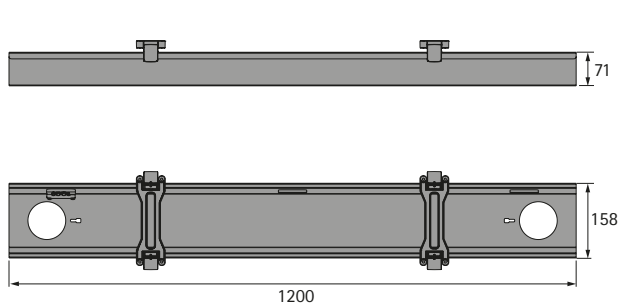

Steelforce desk support

► Cable management

Click cable tray

- Horizontal cable tray, easy access
- For installing under desk top
- Width 1200 mm
- Height 96 mm
- Depth 190 mm
- Powder coated steel

Set comprises:

- 1 cable trunking
- Installation material
- Installation instructions

Colour	Order no.	PU
silver	9 309 808	1 set
black	9 309 809	1 set
white	9 309 810	1 set

Dimensions

hettich.com/short/uypj6fk