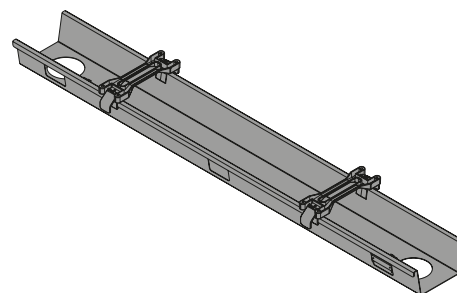

Steelforce desk support

► Cable management

Click cable tray

- Horizontal cable tray, easy access
- For installing under desk top
- Width 1200 mm
- Height 96 mm
- Depth 190 mm
- Powder coated steel

Set comprises:

- 1 cable trunking
- Installation material
- Installation instructions

Colour	Order no.	PU
silver	9 309 808	1 set
black	9 309 809	1 set
white	9 309 810	1 set

Dimensions

hettich.com/short/uypj6fk