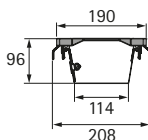

Steelforce desk support

► Cable management

Click cable tray

- Horizontal cable tray, easy access
- For installing under desk top
- Width 1200 mm
- Height 96 mm
- Depth 190 mm
- Powder coated steel

Set comprises:

- 1 cable trunking
- Installation material
- Installation instructions

Colour	Order no.	PU
silver	9 309 808	1 set
black	9 309 809	1 set
white	9 309 810	1 set

Dimensions

hettich.com/short/uypj6fk