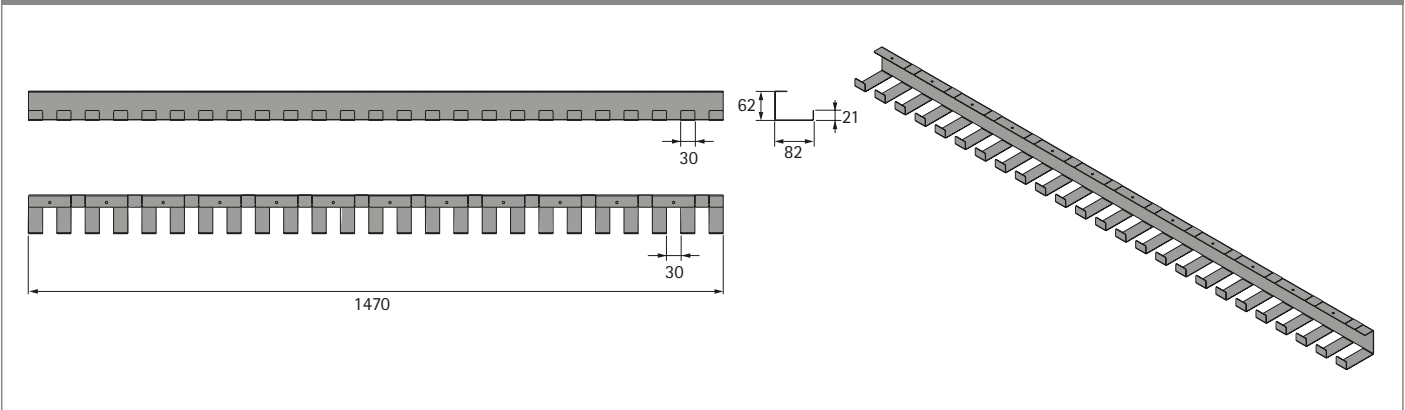

Dimensions

hettich.com/short/uyjp6fk