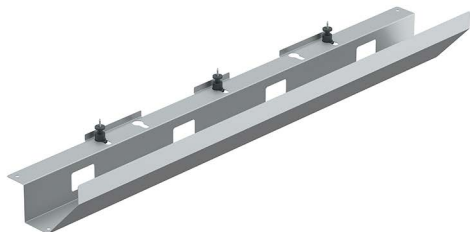

### Easy cable tray

- Horizontal cable tray
- For installing under desk top
- Width 1100 mm
- Height 135 mm
- Depth 205 mm
- Powder coated steel

Set comprises:

- 1 cable trunking
- Installation material
- Installation instructions