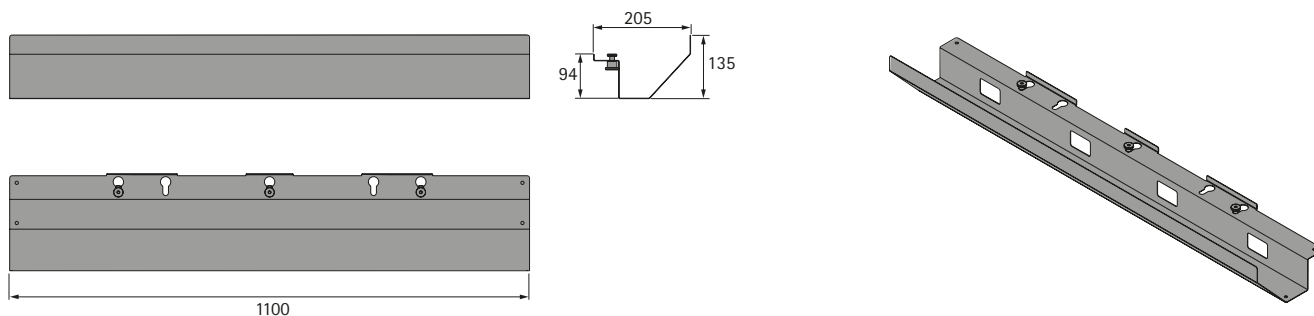

Dimensions

hettich.com/short/uyjp6fk