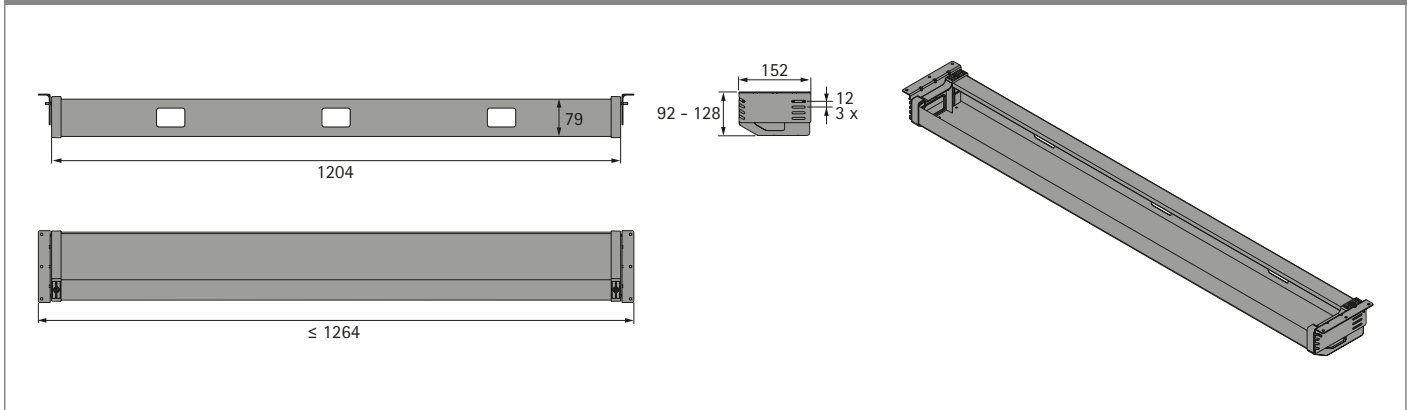

Stelforce desk support

► Cable management

Cable tray 1200

- Horizontal cable tray, height adjustable and foldable
- For installing under desk top
- Width 1264 mm
- Height 92 - 128 mm
- Depth 152 mm
- Powder coated steel

Set comprises:

- 1 cable trunking
- 2 holders
- Installation material
- Installation instructions

Colour	Order no.	PU
silver	9 309 800	1 set
black	9 309 801	1 set
white	9 309 802	1 set

Dimensions

hettich.com/short/uyjp6fk